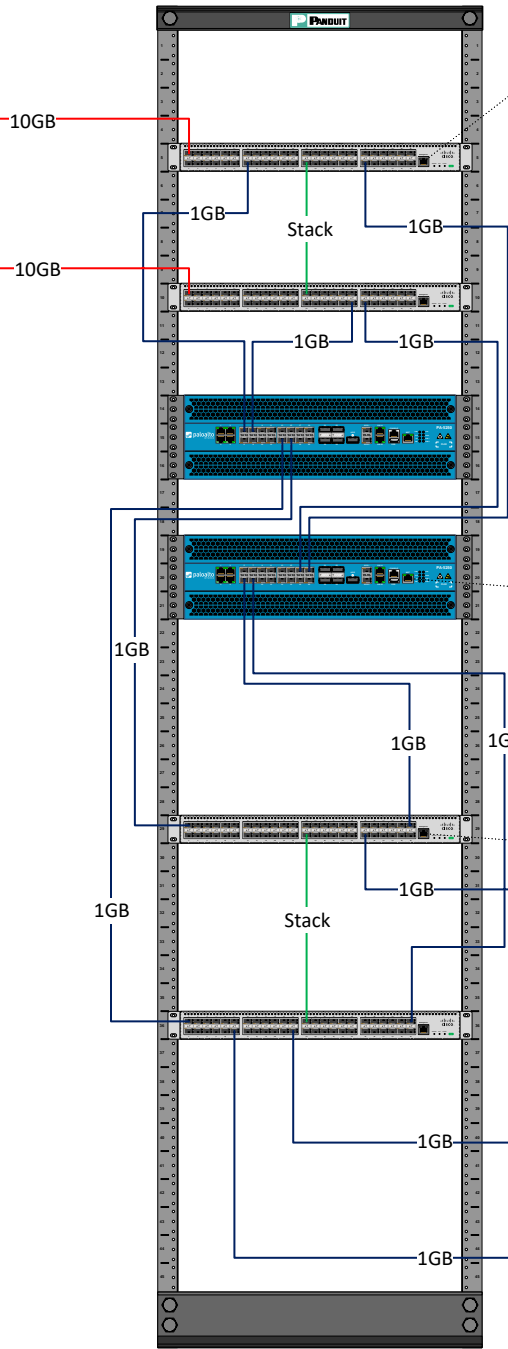

Access Switches with PoE+ ports with 1GB Speed and Dual VLANs for Phone and Desktop

Dual Core Switches in High Available mode for failure

Requires SFP+ fiber to support 10GB connections from MDF to IDF

Dual Palo-Alto Firewalls in High Available mode for failure

Dual Inbound Switches to Split inbound feeds to support Dual Firewalls

	Network Room Design Template			
	Rev: 6/25/2018	SIZE 1	FSCM NO	DWG NO 1
Author: Jason Israel	SCALE 1" = 1'-0"			SHEET 1 OF 1