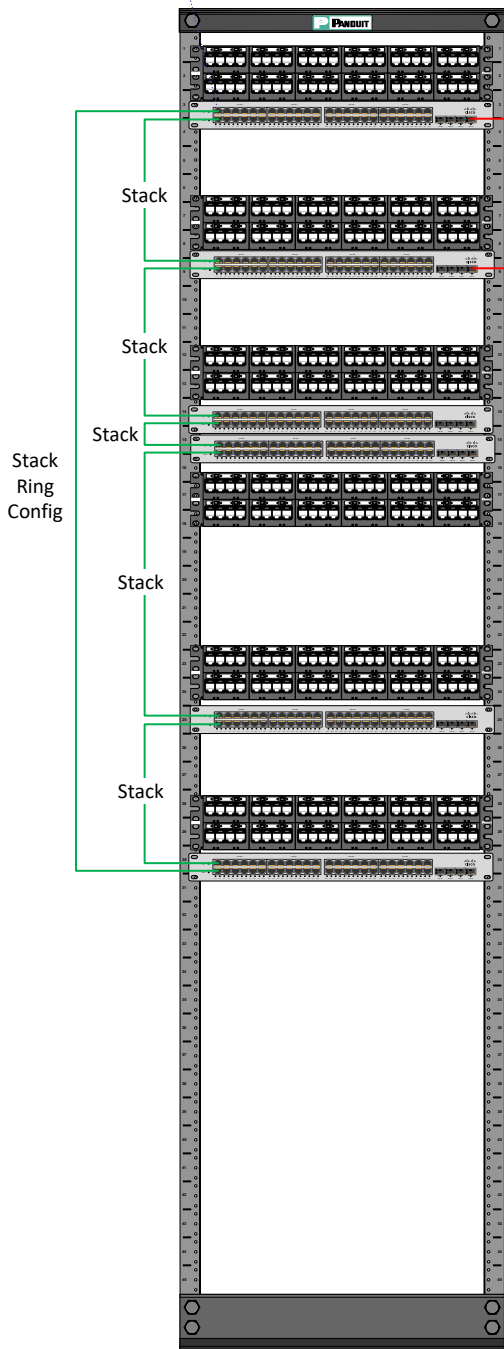

Access Switches with PoE+ ports with 1GB Speed and Dual VLANs for Phone and Desktop

Dual Core Switches in High Available mode for failure

Requires SFP+ fiber to support 10GB connections from MDF to IDF

Dual Palo-Alto Firewalls in High Available mode for failure

Dual Inbound Switches to Split inbound feeds to support Dual Firewalls

	Network Room Design Template			
	Rev: 6/25/2018	SIZE 1	FSCM NO	DWG NO 1
Author: Jason Israel	SCALE 1" = 1'-0"			SHEET 1 OF 1