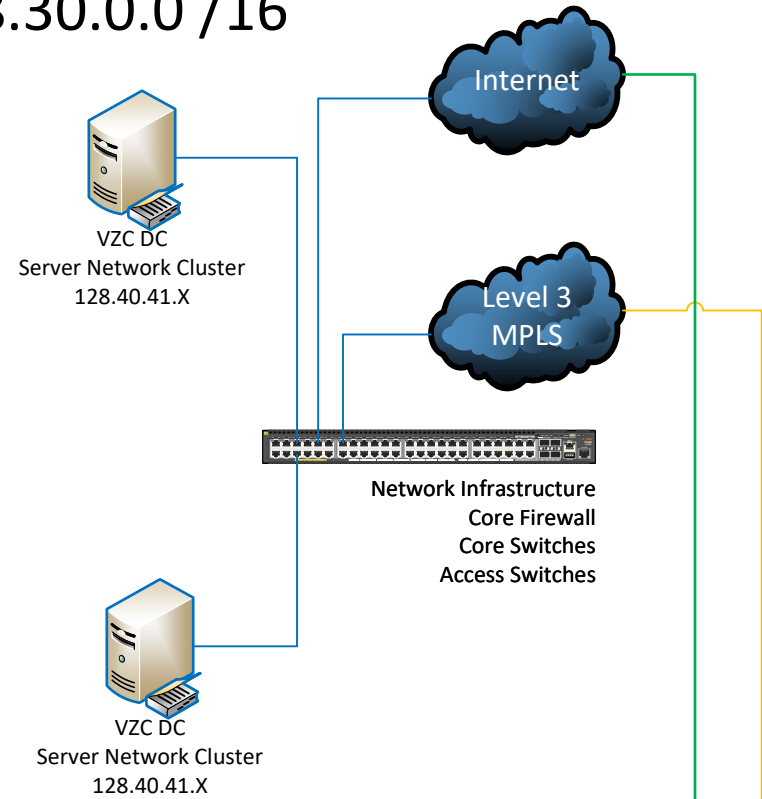

Dublin, Ireland 128.30.0.0 /16

Atlanta, Georgia 128.50.0.0 /16

- Existing Networks**
- 128.30.32.0/23 - Desktops
 - 128.30.52.0/23 - Employee WiFi
 - 128.30.3.0/24 - Finance
 - 128.30.4.0/24 - HR
 - 128.30.5.0/24 - Sales
 - 128.30.6.0/24 - Operations
 - 128.30.7.0/24 - GIT
 - 128.40.41.0/24 - New Server network
 - Adjacency Reading, UK – 128.60.7/24

- Proposed New Networks**
- Desktop - 128.50.102.0/23
 - Desktop - 128.50.104.0/23
 - Desktop - 128.50.106.0/23
 - Desktop - 128.50.108.0/23
 - Reserved - 128.50.110.0/23
 - Reserved - 128.50.112.0/23
 - Voice - 128.50.114.0/23
 - Voice - 128.50.116.0/23
 - Voice - 128.50.118.0/23
 - Employee Wi-Fi - 128.50.120.0/23
 - Employee Wi-Fi - 128.50.122.0/23
 - Employee Wi-Fi - 128.50.124.0/23
 - Guest Wi-Fi - 128.50.126.0/23
 - Guest Wi-Fi - 128.50.130.0/23
 - Reserved - 128.50.132.0/23
 - Reserved - 128.50.134.0/23
 - Call Center - 128.50.136.0/23
 - Surveillance - 128.50.138.0
 - OOB Management - 128.60.140.0/23
 - Reserved - 128.50.142.0/23
 - Reserved - 128.50.144.0/23
 - Reserved - 128.50.146.0/23
 - Reserved - 128.50.148.0/23
 - Servers - 128.50.150.0/23
 - Adjacency Twinsburg, OH – 128.60.7.X