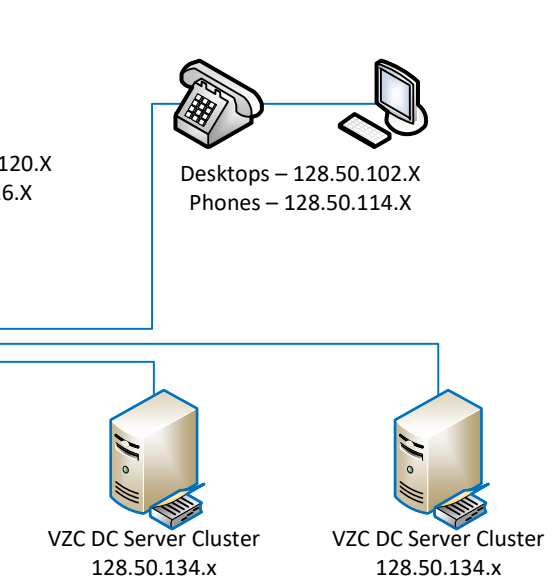

Dublin, Ireland 128.30.0.0 /16

Atlanta, Georgia 128.50.0.0 /16

- Existing Networks**
- 128.30.32.0/23 - Desktops
 - 128.30.52.0/23 - Employee WiFi
 - 128.30.3.0/24 - Finance
 - 128.30.4.0/24 - HR
 - 128.30.5.0/24 - Sales
 - 128.30.6.0/24 - Operations
 - 128.30.7.0/24 - GIT
 - 128.40.41.0/24 - New Server network
 - Adjacency Reading, UK – 128.60.7/24

- Proposed New Networks**
- Desktop - 128.50.102.0/23
 - Desktop - 128.50.104.0/23
 - Desktop - 128.50.106.0/23
 - Desktop - 128.50.108.0/23
 - Reserved - 128.50.110.0/23
 - Reserved - 128.50.112.0/23
 - Voice - 128.50.114.0/23
 - Voice - 128.50.116.0/23
 - Voice - 128.50.118.0/23
 - Employee Wi-Fi - 128.50.120.0/23
 - Employee Wi-Fi - 128.50.122.0/23
 - Employee Wi-Fi - 128.50.124.0/23
 - Guest Wi-Fi - 128.50.126.0/23
 - Guest Wi-Fi - 128.50.130.0/23
 - Reserved - 128.50.132.0/23
 - Reserved - 128.50.134.0/23
 - Call Center - 128.50.136.0/23
 - Surveillance - 128.50.138.0
 - OOB Management - 128.60.140.0/23
 - Reserved - 128.50.142.0/23
 - Reserved - 128.50.144.0/23
 - Reserved - 128.50.146.0/23
 - Reserved - 128.50.148.0/23
 - Servers - 128.50.150.0/23
 - Adjacency Twinsburg, OH – 128.60.7.X