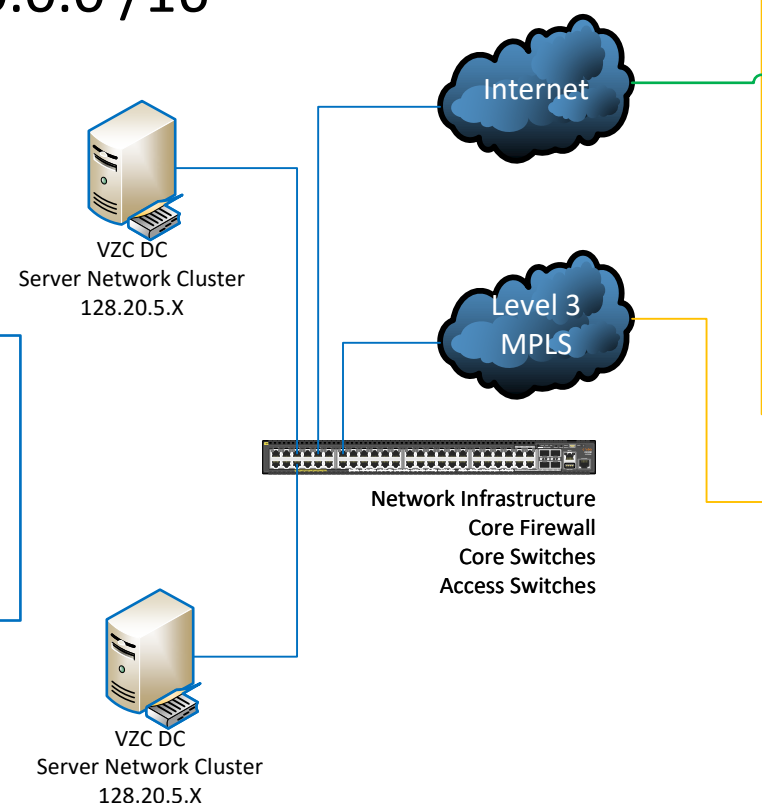

Sprint Connect DC Deployment Drawing			
	By Jason Israel – Atlanta Site			
Start Date: 3-26-2018	SIZE 1	NO	DWG NO Draft 4	REV 1
Rev Date: 4-4-2018	SCALE 1 : 1		SHEET	1 OF 1