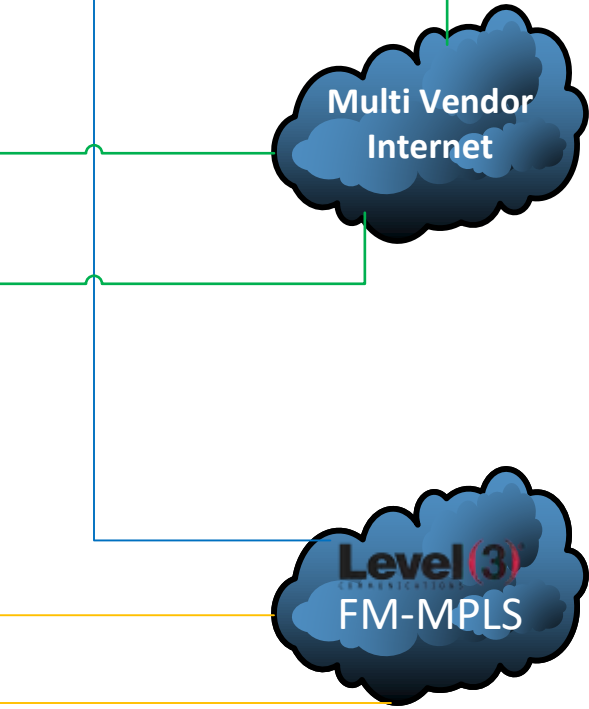

Sprint Connect DC Deployment Drawing			
	By Jason Israel – Atlanta Site			
Start Date: 3-26-2018	SIZE 1	NO	DWG NO Draft 4	REV 1
Rev Date: 4-4-2018	SCALE 1 : 1		SHEET	1 OF 1